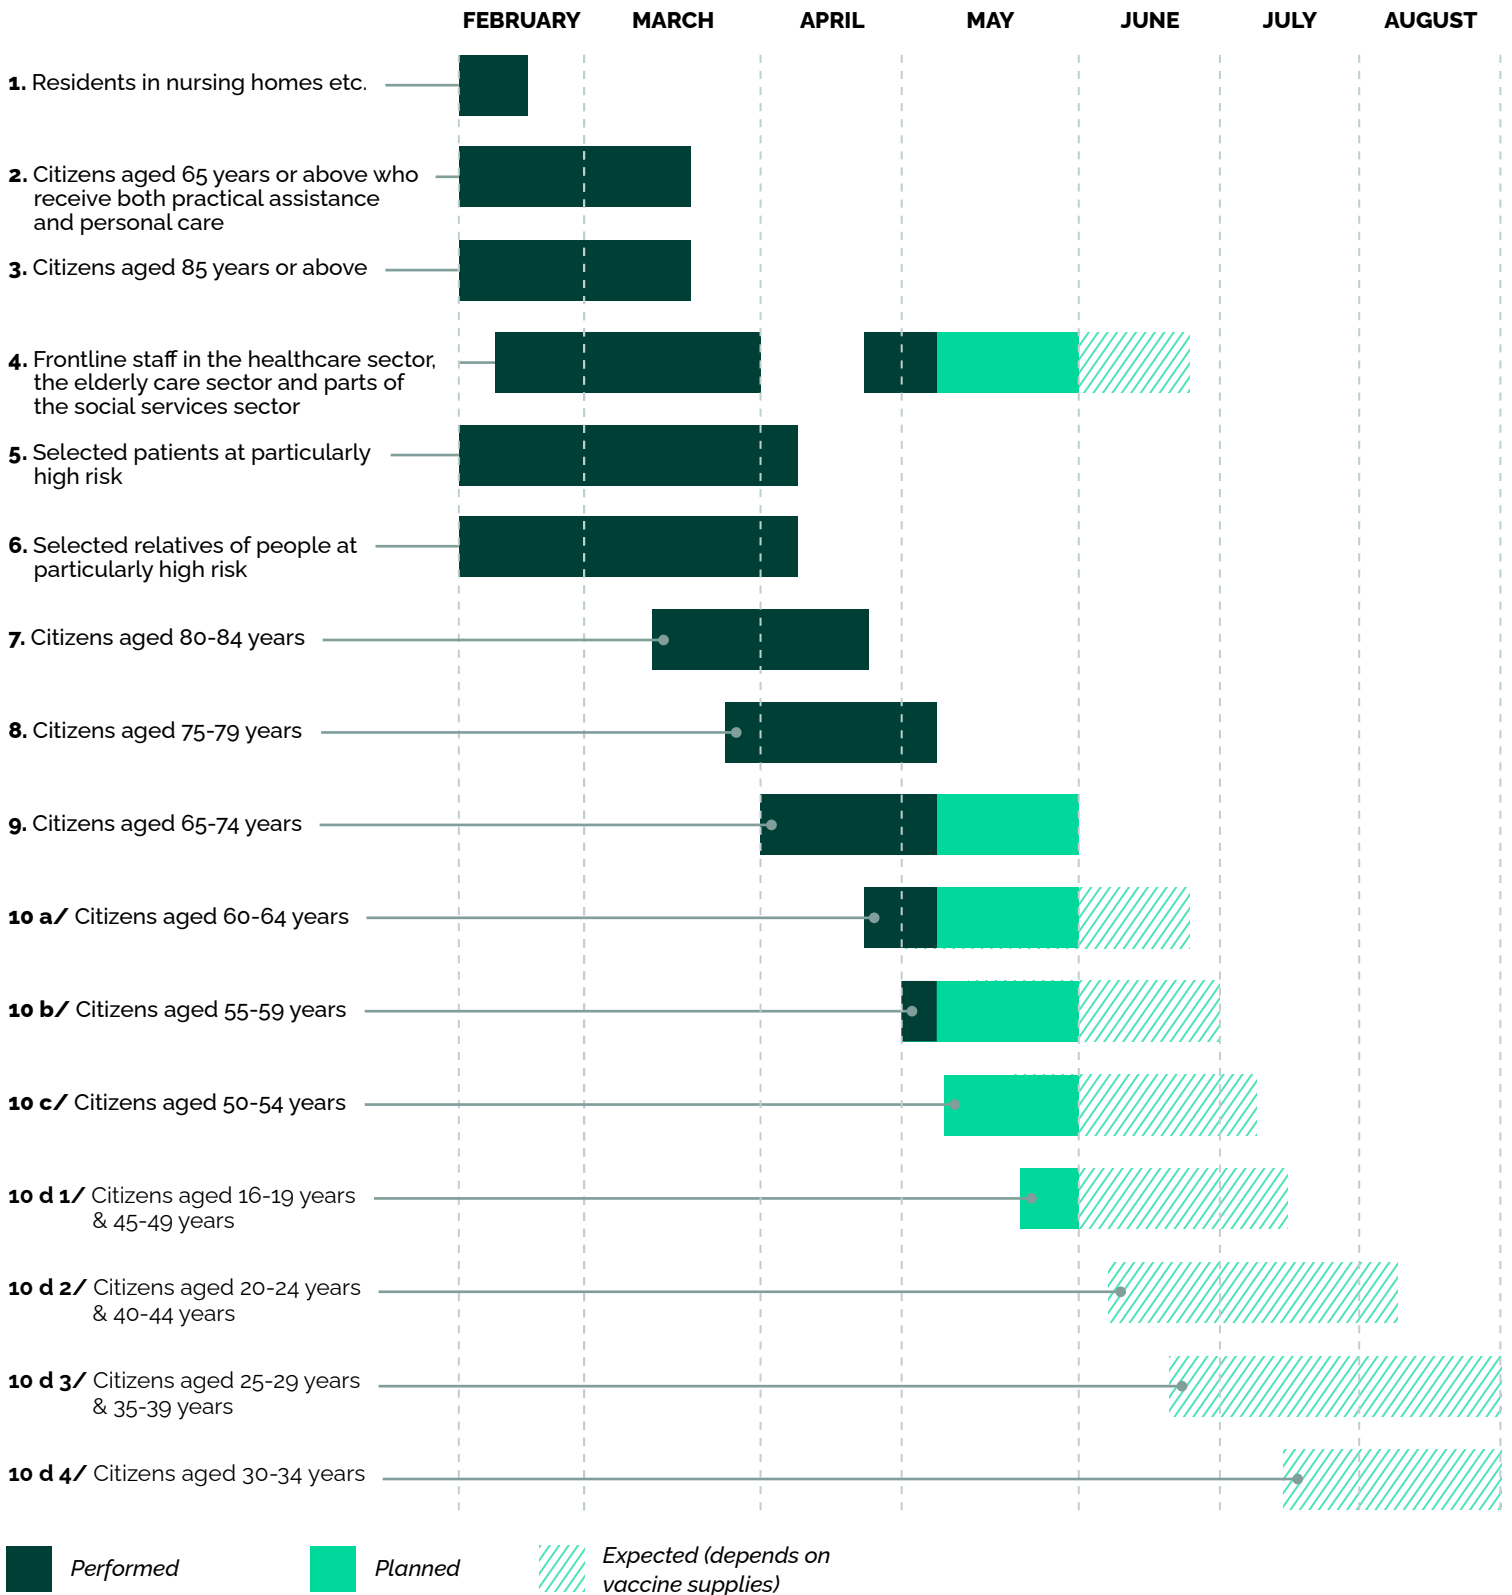

# Vaccination calendar

The vaccination calendar shows when we expect there will be doses available to vaccinate the different target groups.

All figures are estimates and subject to change. There may also be overlaps of people between the groups. The figures for vaccine supplies up to June 2021 are based on confirmed quantities from the manufacturers, while the figures for July and onwards are based on the Danish Medicines Agency's latest estimates.