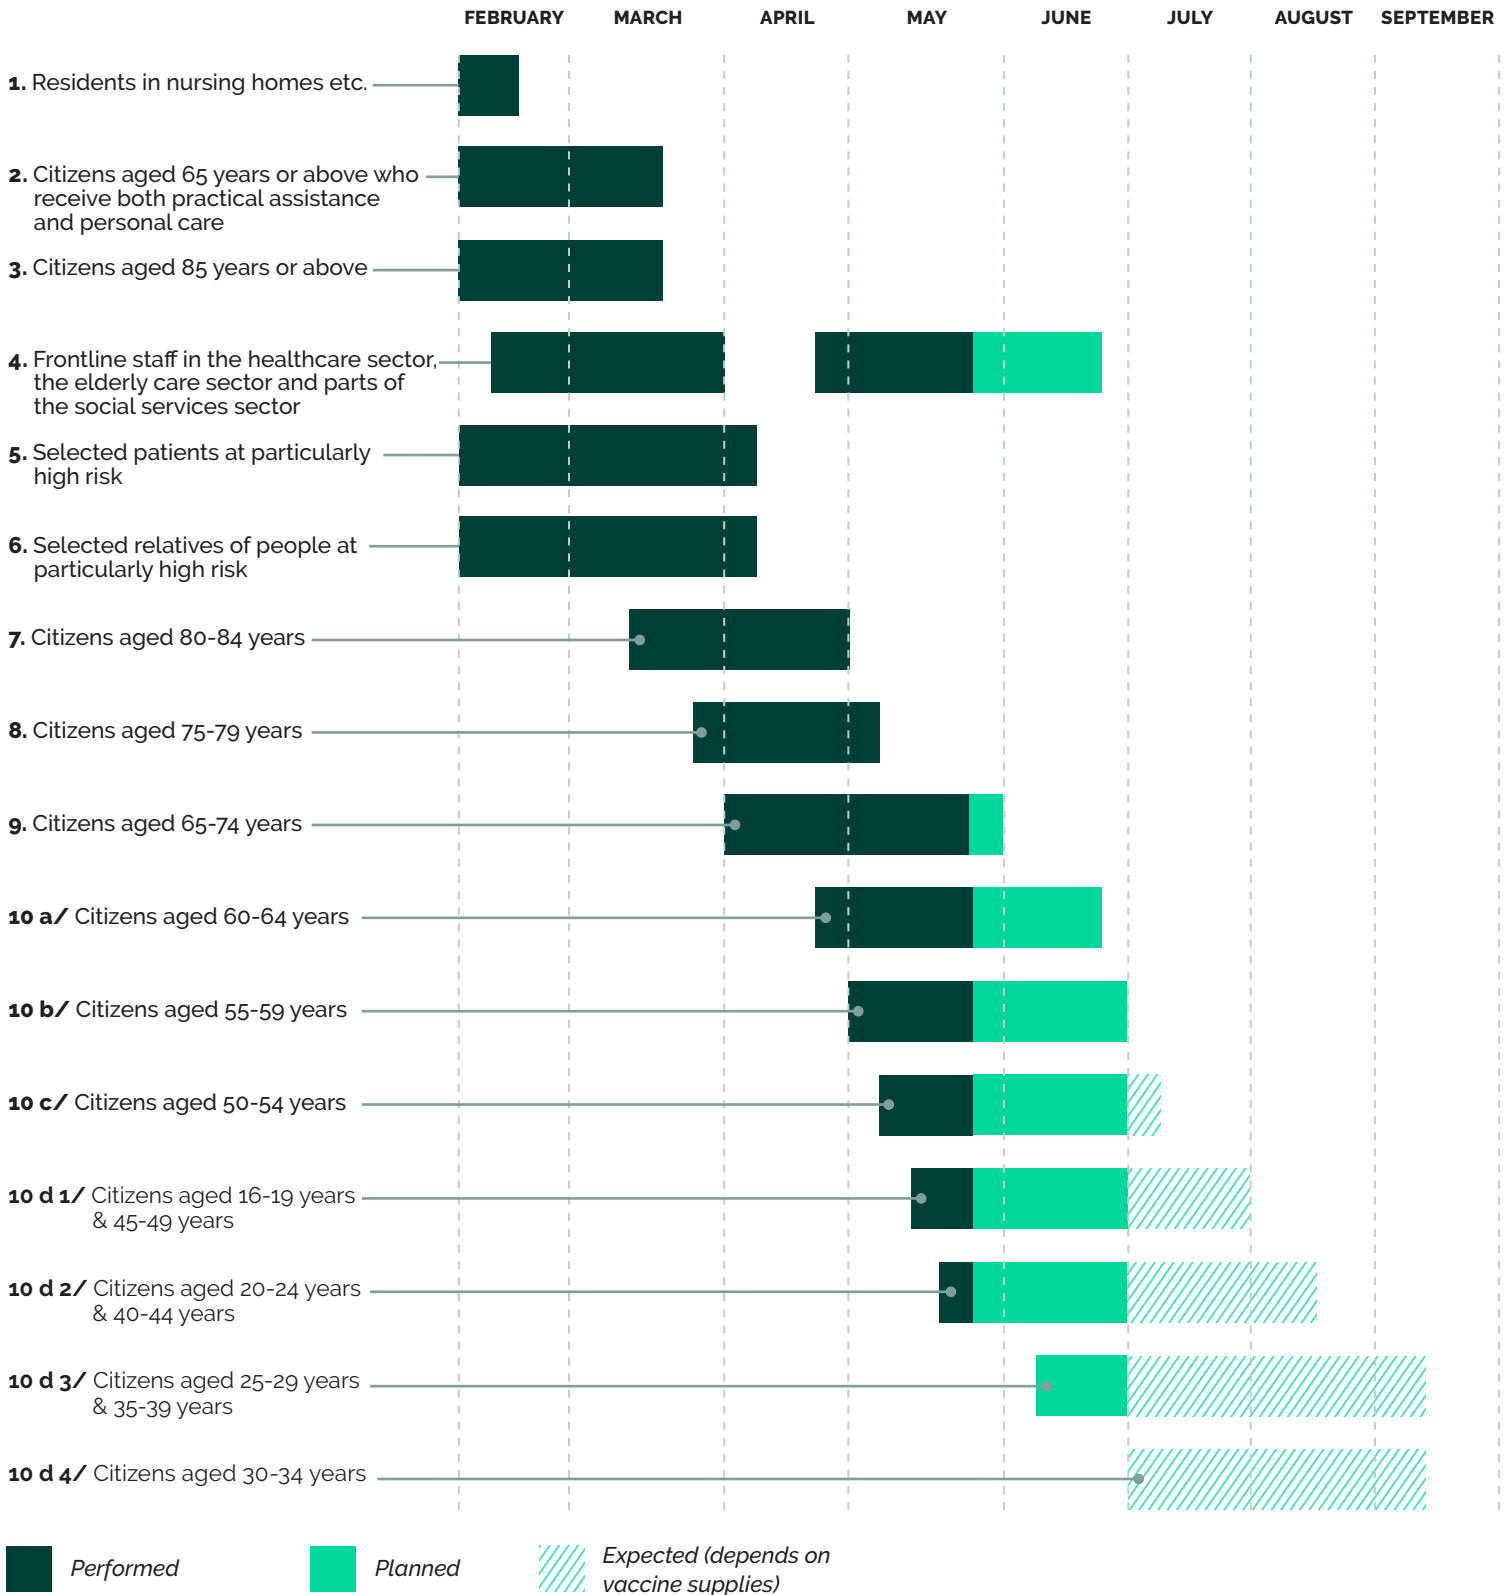

Vaccination calendar

The vaccination calendar shows when we expect there will be doses available to vaccinate the different target groups.

All figures are estimates and subject to change. There may also be overlaps of people between the groups. The figures for vaccine supplies up to June 2021 are based on confirmed quantities from the manufacturers, while the figures for July and onwards are based on the Danish Medicines Agency's latest estimates.